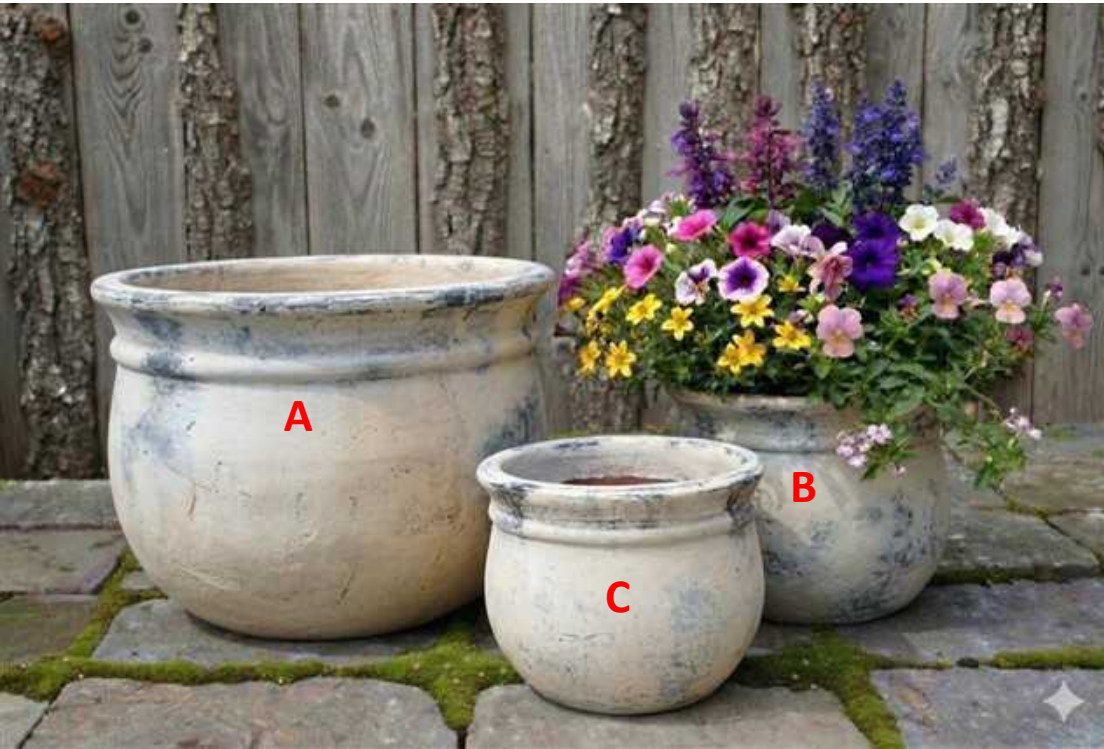

S/3 Rustic Glazed Ceramic Pot
With Wide Bottom

Product Dimensions:

- A: 22.75" Dia. x 18.00" Tall
- B: 16.25" Dia. x 13.00" Tall
- C: 12.25" Dia. x 10.25" Tall

Packing Details:

16 sets/ pallet;
20 pallets = 320 sets / 40'GP Cont.