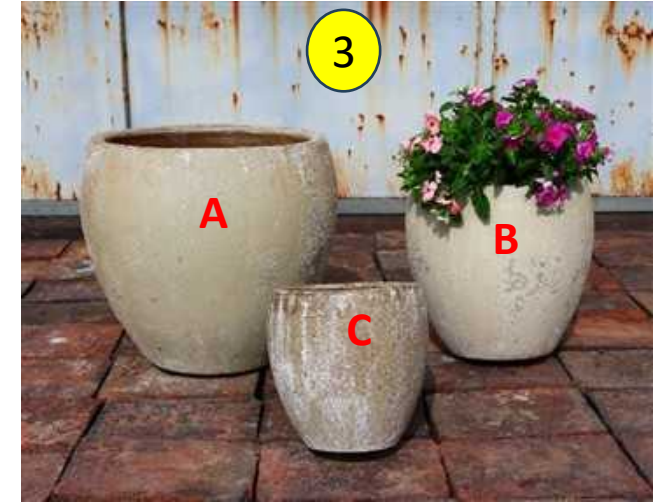

5 Rustic White

6 Rustic Blue

Vietnam Pot Co., Ltd A Pottery Supplier From Vietnam

2027 POTTERY CATALOGUE Rustic Glazed Pottery

Item #: VNP49911

S/3 Rustic Glazed Pot

Product Dimensions:

A: 19.00" Dia. x 16.50" Tall

B: 14.25" Dia. x 13.50" Tall

C: 9.50" Dia. x 9.75" Tall

Packing Details:

25 sets/ pallet;

20 pallets = 500 sets/40' GP Cont.

6 AVAILABLE COLORS:

1 Salt Glazed Avocado
(upcharge 15%)

2 Salt Glazed Blue
(upcharge 15%)