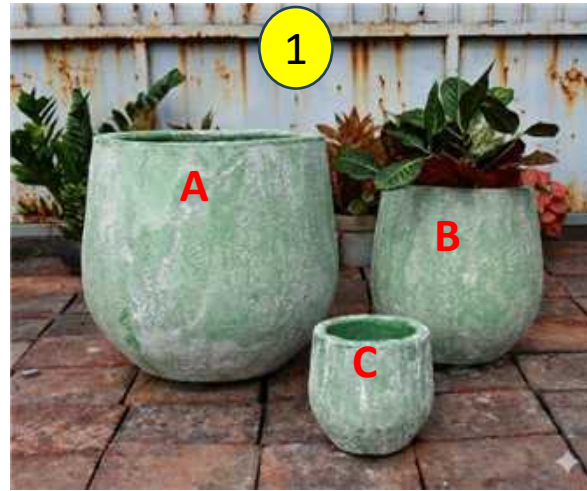

Vietnam Pot Co., Ltd A Pottery Supplier From Vietnam

2027 POTTERY CATALOGUE Rustic Glazed Pottery

Item #: VNP49910

S/3 Rustic Glazed Pot With
Wide Bottom

Product Dimensions:

A: 22.75" Dia. x 20.75" Tall

B: 15.25" Dia. x 15.25" Tall

C: 9.00" Dia. x 8.25" Tall

Packing Details:

16 sets/ pallet;

22 pallets = 325 setts/40' GP Cont.

6 AVAILABLE COLORS: