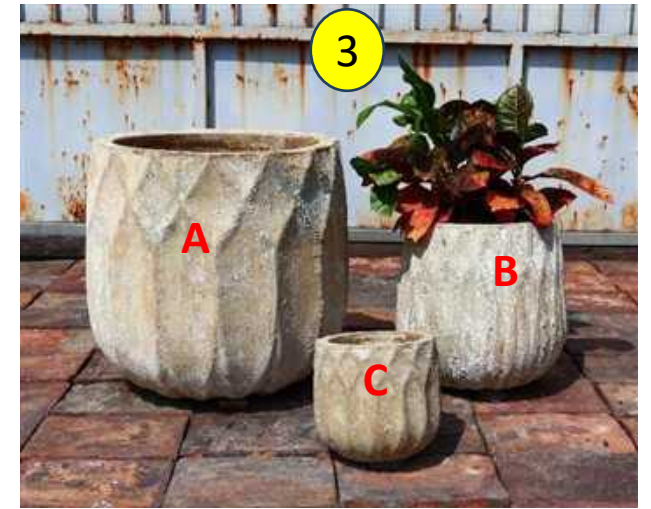

Vietnam Pot Co., Ltd
A Pottery Supplier From Vietnam

2027 POTTERY CATALOGUE
Rustic Glazed Pottery

Item #: VNP486

S/3 Rustic Glazed Pot With Netting Design On Top and Ribs On Bottom

Product Dimensions:

A: 21.75" Dia. x 20.00" Tall

B: 14.25" Dia. x 14.50" Tall

C: 9.50" Dia. x 8.25" Tall

Packing Details:

16 sets/ pallet;

20 pallets = 320 sets / 40' GP Cont.

6 AVAILABLE COLORS: