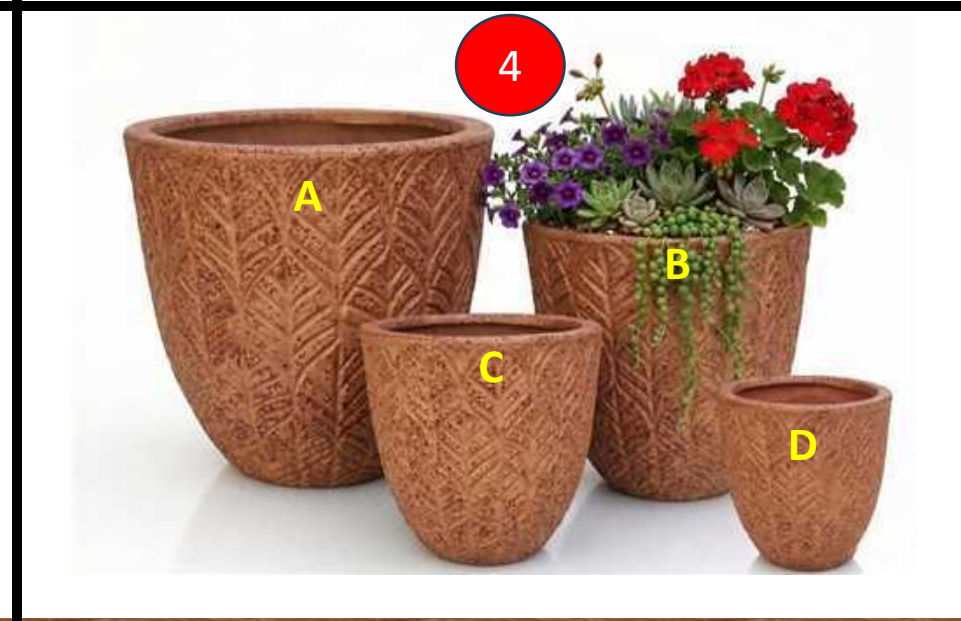

Vietnam Pot Co., Ltd A Pottery Supplier From Vietnam

2027 POTTERY CATALOGUE Rustic Glazed Pottery

Item #: VNP388

S/4 Rustic Glazed Ceramic
Leaf Pot

Product Dimensions:

A: 17.75" Dia. x 18.00" Tall

B: 13.50" Dia. x 13.75" Tall

C: 9.75" Dia. x 10.25" Tall

D: 6.75" Dia. x 7.00" Tall

Packing Details:

20 sets/ pallet;

20 pallets = 400 sets/40' Cont.

4 AVAILABLE COLORS:

1 Sandblast Blue
(upcharge 10%)

2 Sandblast White
(upcharge 10%)

3 Rustic Sand Grey
(upcharge 10%)

4 Raku Finish
(upcharge 10%)