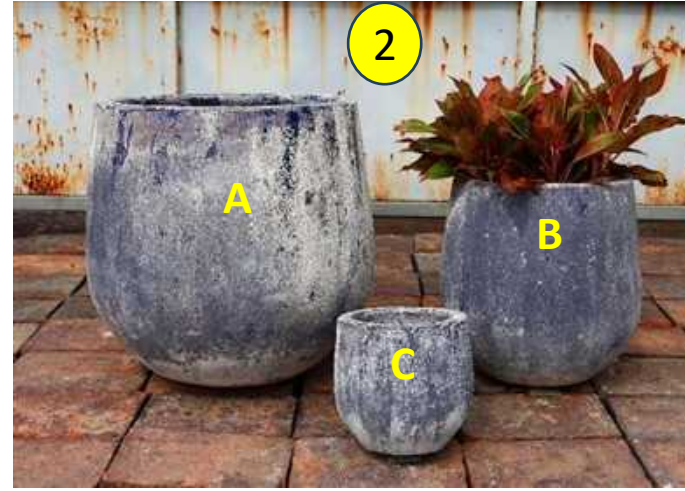

Vietnam Pot Co., Ltd A Pottery Supplier From Vietnam

2027 POTTERY CATALOGUE Rustic Glazed Pottery

Item #: VNP49910

S/3 Rustic Glazed Pot With
Wide Bottom

Product Dimensions:

A: 22.75" Dia. x 20.75" Tall

B: 15.25" Dia. x 15.25" Tall

C: 9.00" Dia. x 8.25" Tall

Packing Details:

16 sets/ pallet;

22 pallets = 325 setts/40' GP Cont.

6 AVAILABLE COLORS: