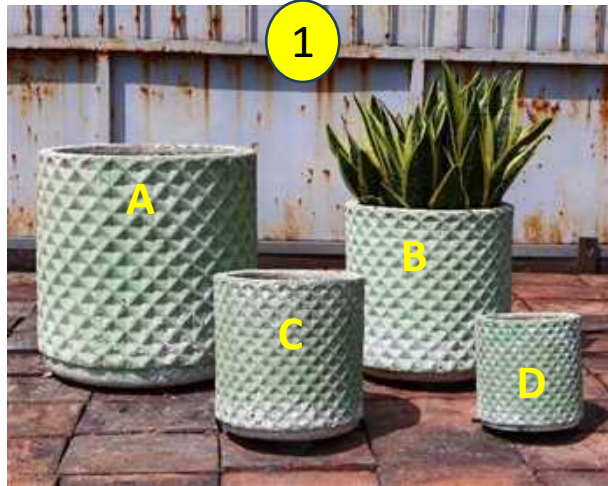

Vietnam Pot Co., Ltd
A Pottery Supplier From Vietnam

2027 POTTERY CATALOGUE
Rustic Glazed Pottery

Item #: VNP49924

S/4 Rustic Glazed Cylindrical Pot With Square Design On Body, With Foot

Product Dimensions:

A: 20.00" Dia. x 19.75" Tall

B: 15.75" Dia. x 15.75" Tall

C: 11.50" Dia. x 11.75" Tall

D: 8.25" Dia. x 8.75" Tall

Packing Details:

16 sets/ pallet;

22 pallets = 352 sets / 40' GP Cont.

6 AVAILABLE COLORS:

1 Salt Glazed Avocado
(upcharge 15%)

2 Salt Glazed Blue
(upcharge 15%)

3 Salt Glazed White
(upcharge 15%)

4 Running Jade

5 Rustic White

6 Rustic Blue